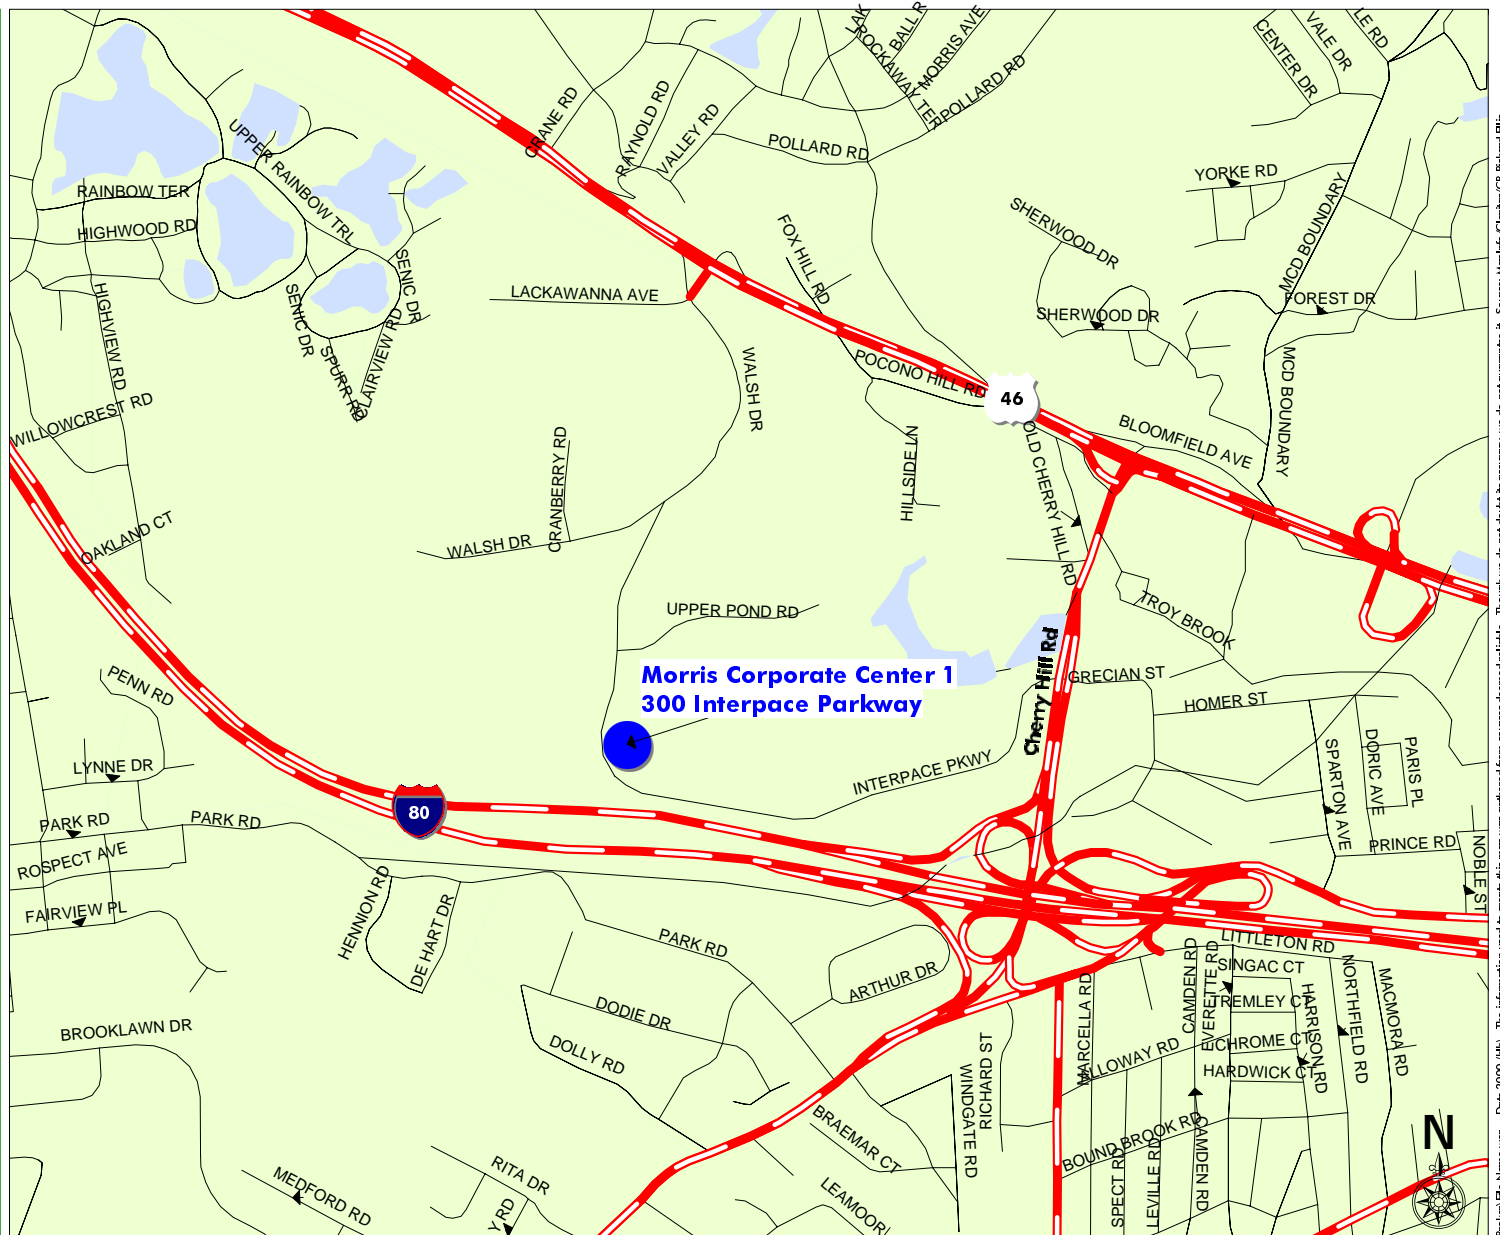

From Route 202 North

Go over the Route 80 Bridge. Take the ramp for Route 80 West and Cherry Hill Rd. Follow the signs for Parsippany. At the light turn left. Next, go past the EBI Building, 100 Interpace Pkwy. Make the next right into the Morris Corporate Center 1 driveway. Enter the building through the B/C Atrium. CB Richard Ellis is located just past the elevators.

From Route 202 South

Follow the signs for Parsippany, at the light make a left. Pass the EBI Building, 100 Interpace Pkwy. Make the next right into the Morris Corporate Center 1 driveway. Enter the building through the B/C Building. CB Richard Ellis is located just past the elevators.

From Route 80 East

Take Exit 42C to Route 202 North to 80 West service road to exit 42B, Cherry Hill Road. Follow the signs for Parsippany. At the light make a left and go past the EBI Building, 100 Interpace Pkwy. Make the next right into the Morris Corporate Center 1 driveway. Enter the building through the B/C Atrium. CB Richard Ellis is located just past the elevators.

From the NY Thruway

Take Route 287 South to Route 80 West to Exit 42B (Parsippany, Morris Plains). At the next light make a left and go past the EBI Building, 100 Interpace Pkwy. Make the next right into the Morris Corporate Center 1 driveway. Enter the building through the B/C Atrium. CB Richard Ellis is located just past the elevators.

CB RICHARD ELLIS
300 Interpace Parkway
Parsippany, NJ 07054
973-335-0311

CB Richard Ellis
NAVIGATING A NEW WORLD^{SM}